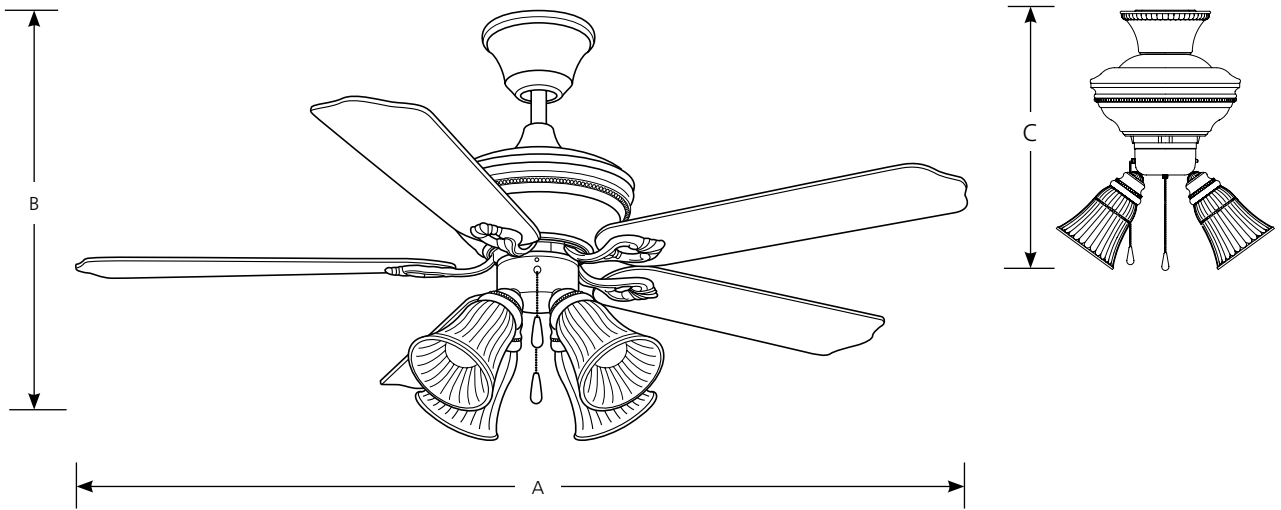

# Bradford 52" with Light Kit

Ceiling Fan

Type \_\_\_\_\_  
-77 -81  
P2513

Catalog No.	Finish		Dimensions (Inches)		
	Forged Bronze	Antique Nickel	A	B	C
P2513	-77	-81	52	23-3/4	19

**Blades**

Side 1	Dark Cherry	Cherry	Cherry
Side 2	Medium Oak	Classic Walnut	Medium Oak

### Specifications:

#### Motor

- Triple capacitor speed control; manual reverse control
- 153mm dia x 18mm high