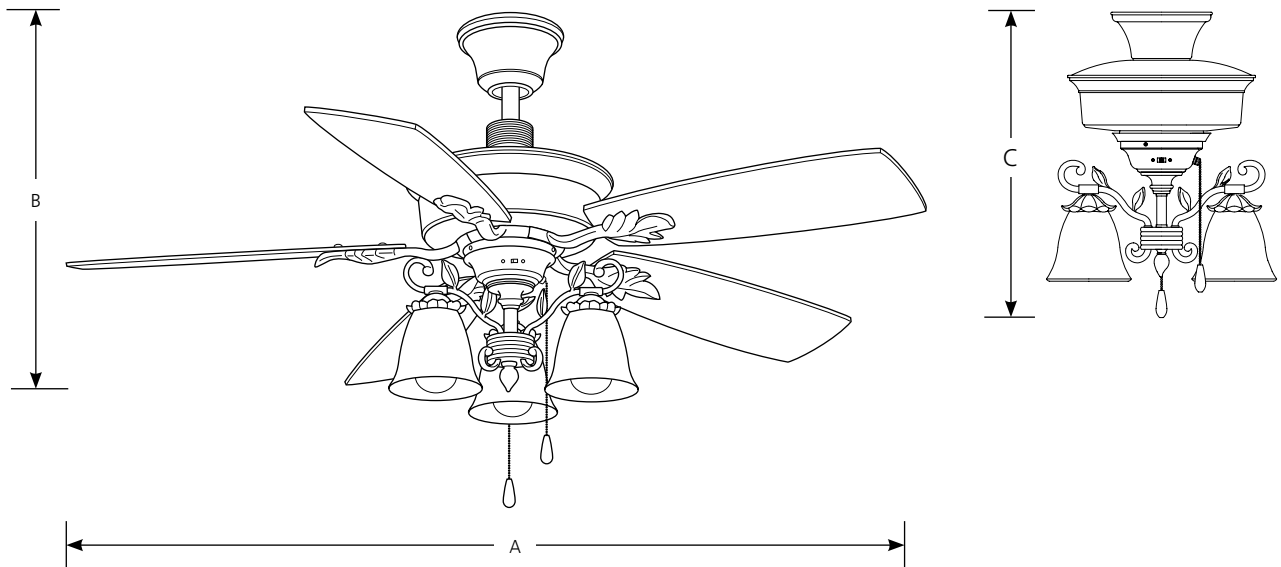

Indoor

Eden/Timberbrook 52" with Light Kit

Ceiling Fan

Type _____
-77
P2516

Catalog No.	Finish	Dimensions (Inches)		
	Forged Bronze	A	B	C
P2516	-77	52	23-3/4	17-11/16

Blades

Side 1 Dark Walnut
Side 2 Medium Cherry

Specifications:

General

- 30 year limited warranty

Blades

- Five blades
- 12 degree pitch
- Reversible

Motor

- Triple capacitor speed control; manual reverse control
- 153mm dia x 18mm high

Light Kit

- Three antique linen glass shades
- Leaf and wire wrap accents
- Pull chain is antique brass with a walnut fob
- Utilizes (3) 60-watt medium base lamps, or (3) 13-watt medium base spiral CFL (included)
- Light fixture installation optional

Mounting

- Dual ceiling mounting on downrod, or close to ceiling
- A 3/4" x 8" downrod is included. Longer accessory downrods can be ordered separately
- Standard canopy designed for sloped ceilings up to 45 degrees (12:12 ceiling pitch)
- Canopy covers standard recessed 4" octagonal outlet box. Note: An outlet box assembly designed for fan installation is required (not included)
- Mounting hardware is included