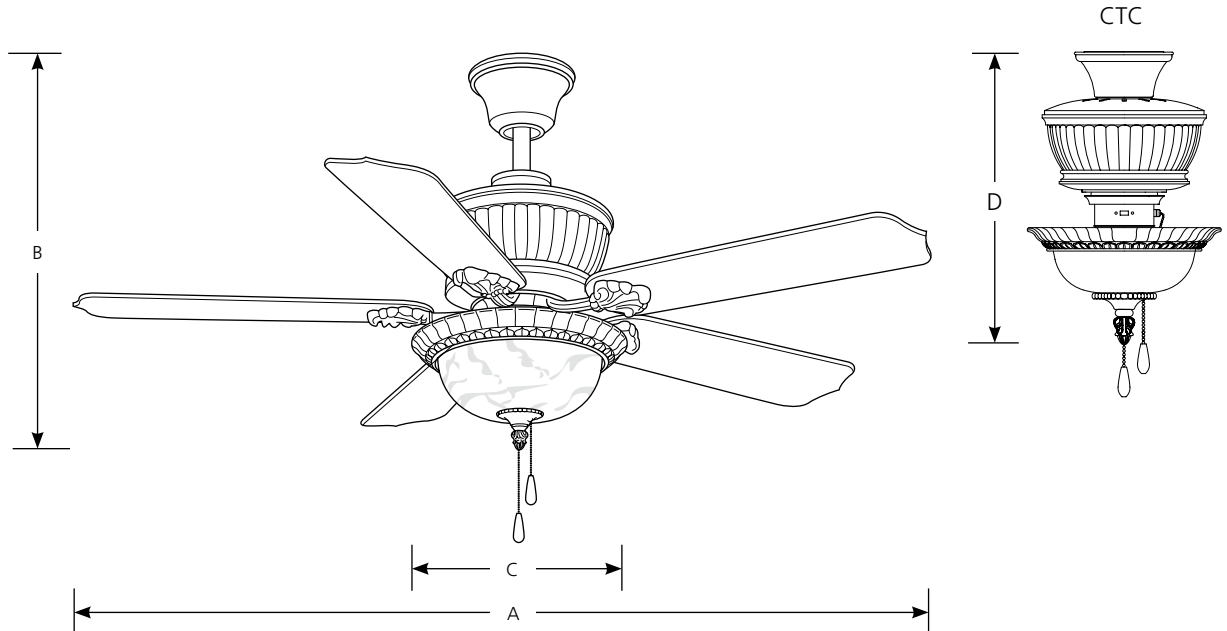

# Palmero 52" with Light Kit

Ceiling Fan

Type \_\_\_\_\_  
-46  
P2517

Catalog No.	Finish	Dimensions (Inches)			
	Weathered Bronze	A	B	C	D
P2517	-46	52	23-3/4	13	18-3/8
<b>Blades</b>					
Side 1	Walnut				
Side 2	Medium Oak				

#### Motor

- Triple capacitor speed control; manual reverse control
- 172mm dia x 17mm high