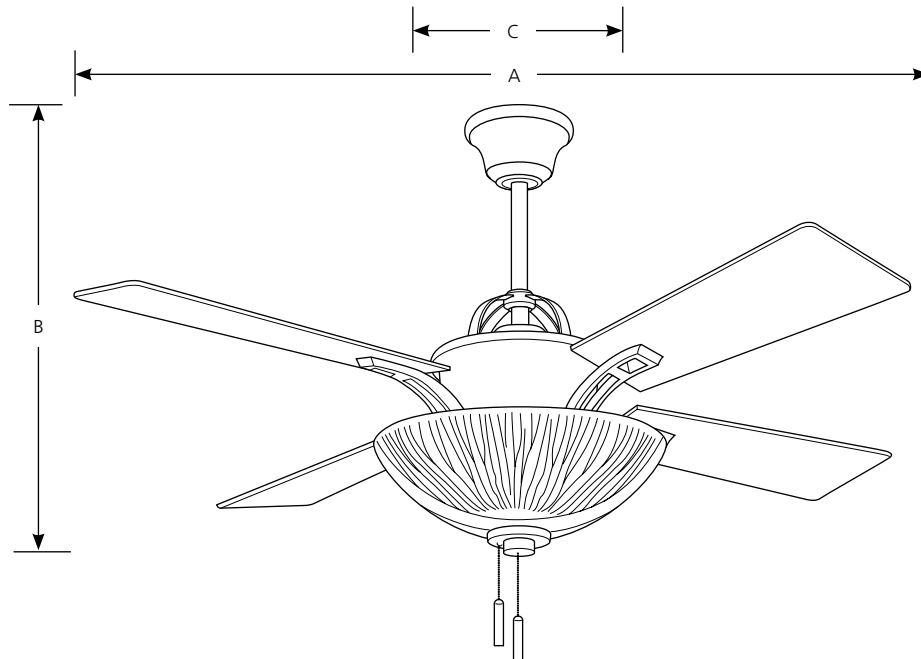

Indoor

Riverside 52" with Light Kit

Ceiling Fan

Type _____
-88
P2518 ☐

Catalog No.	Finish Heirloom	Dimensions (Inches)		
		A	B	C
P2518	-88	52	21-1/2	16

Blades

Side 1   Dark Cherry
Side 2   Classic Walnut

Specifications:

General

- 30 year limited warranty

Blades

- Four blades
- 14 degree pitch
- Reversible

Motor

- Triple capacitor speed control; manual reverse control
- 172mm dia x 17mm high
- Pull chain is antique brass with an heirloom (-88) fob

Light Kit

- Etched light topaz glass bowl
- Pull chain is antique brass with an heirloom (-88) fob
- Utilizes (3) 40-watt candelabra based lamps.

Mounting

- Ceiling mounting on downrod
- A 3/4" x 8" downrod is included. Longer accessory downrods can be ordered separately
- Standard canopy designed for sloped ceilings up to 45 degrees (12:12 ceiling pitch)
- Canopy covers standard recessed 4" octagonal outlet box. Note: An outlet box assembly designed for fan installation is required (not included)
- Mounting hardware is included

Electrical

- 80" lead wires included
- Phenolic candelabra sockets
- Prewired

Labeling

- CUL listed

Progress Lighting
701 Millennium Blvd.
Greenville, South Carolina
29607

www.progresslighting.com

Rev. 5/09