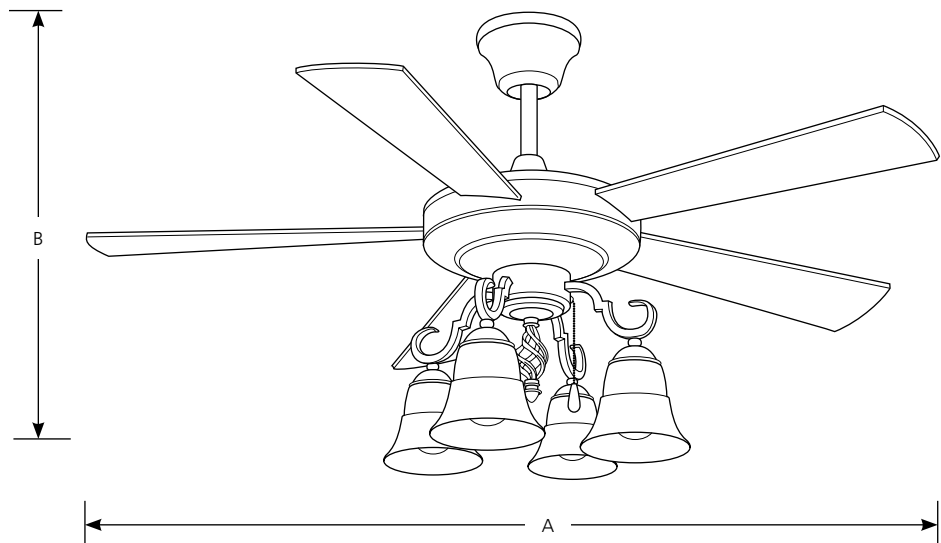

Indoor

Melbourne 52" with Light Kit

Ceiling Fan

Type _____
-84
P2520

Catalog No.	Finish Espresso	Dimensions (Inches)	
		A	B
P2520	-84	52	27*
Blades		*with 4" downrod = 23"	
Side 1	Dark Walnut		
Side 2	Medium Cherry		

Specifications:

General

- 30 year limited warranty

Blades

- Five blades
- 12 degree pitch
- Reversible
- Plywood construction

Motor

- Triple capacitor speed control; manual reverse control
- 153mm dia x 18mm high

Light Kit

- Four etched watermark glass shades
- Pull chain is antique brass with a walnut fob
- Utilizes (4) 60-watt medium base lamps, or (4) 13-watt medium base spiral CFL (included)

Mounting

- Ceiling mounting on downrod.
- 3/4" 4" & 8" downrods are included. Longer accessory downrods can be ordered separately
- Standard canopy designed for sloped ceilings up to 45 degrees (12:12 ceiling pitch)
- Canopy covers standard recessed 4" octagonal outlet box. Note: An outlet box assembly designed for fan installation is required (not included)
- Mounting hardware is included

Electrical

- 80" lead wires included
- Ceramic medium based sockets
- Prewired

Labeling

- CUL listed

Progress Lighting
701 Millennium Blvd.
Greenville, South Carolina
29607

www.progresslighting.com