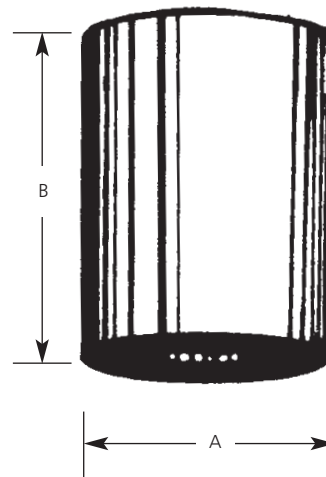

Type _____
 -20 -30 -31
 P5774

Catalog No.	Finish			Lamping	Dimensions (Inches)	
	Bronze	White	Black		A	B
P5774	-20	-30	-31	1-75PAR30 or BR30	5	6-1/2

Specifications:

General

- One piece Aluminum construction with sealed top
- Powder coat Bronze (-20), White (-30) or Black (-31) outer finishes
- Interior finish matches exterior finish

Electrical

- Medium based ceramic socket with nickel plated brass screw shell
- Pre-wired

Labeling

- UL-CUL listed

Mounting

- Ceiling mount
- Covers standard outlet box
- Outlet box mounting strap included