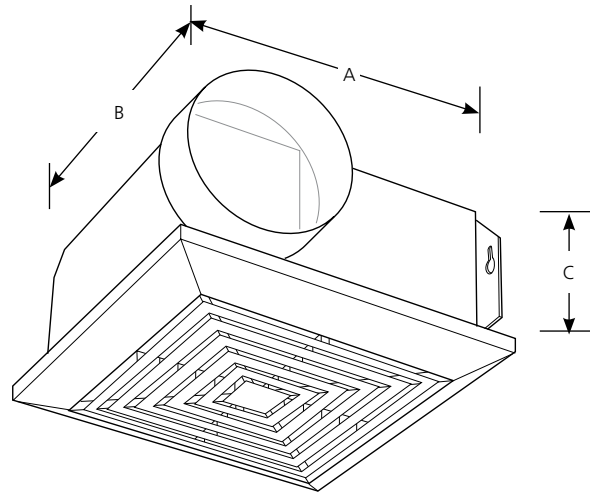

Type _____
 -30
 PV002

Catalog No.	Finish	Capacity	Sones	Volts	Amps	Housing Dimensions (Inches)		
	White					A	B	C
PV002	-30	70 CFM	6.0	120v	1.15a	7-3/4	6-3/4	4

Specifications:

Trim/Grille

- One piece white polymeric plastic
- Torsion spring mounting – no tools needed
- Dimensions – 8-1/2" square, 7/8" deep

Housing

- Mounts to ceiling or wall joists
- Galvanized steel
- 25 gauge
- Double strength mounting flanges with keyhole slots
- Removable wiring cover for easy connections
- Unique internal flap exposes either top or side hole for conduit or BX fitter
- No KO's to remove
- Polymeric 4" round duct fitting for positive connection
- Quiet polymeric damper to prevent cold backdrafts with no metallic clatter

Motor

- 120 volt, 1.15 amp, permanently lubricated
- Plug in for ease of servicing
- Snaps in or out for ease of cleaning and servicing – no screws
- Specially designed polymeric blower wheel

Labeling

- cCSAus listed
- Can be used over bathtubs and showers when connected to a GFCI protected branch circuit
- IC rated