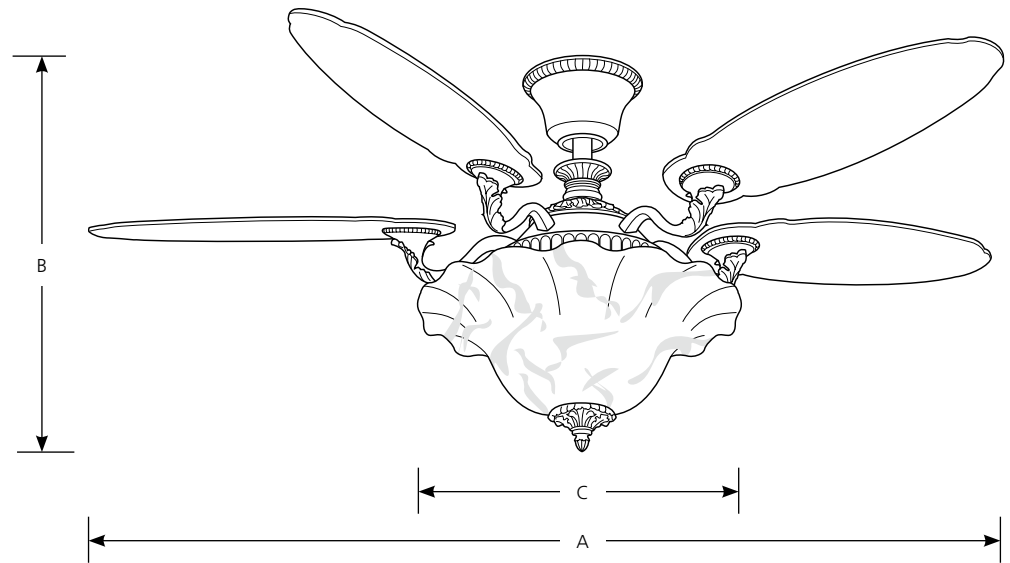

Type _____
-02
P2519

Catalog No.	Finish Golden Brandy	Dimensions (Inches)		
		A	B	C
P2519	-02	54	23-1/4	17-1/2
Blades				
Side 1	Italian Walnut			

Specifications:

General

- Limited lifetime warranty
- Full function remote control (with batteries) included
 - Full range dimming
 - Three speed fan operation
 - Reverse direction control

Blades

- Five blades
- 14 degree pitch
- Plywood construction

Motor

- Triple capacitor speed control
- 188mm dia x 18mm high

Light Kit

- Venetian marble glass bowl
- Acanthus leaf details
- Utilizes (2) 60-watt candelabra based lamps.

Mounting

- Ceiling mounted on downrod.
- A 3/4" x 8" downrod is included. Longer accessory downrods can be ordered separately
- Standard canopy designed for sloped ceilings up to 45 degrees (12:12 ceiling pitch)
- Canopy covers standard recessed 4" octagonal outlet box. Note: An outlet box assembly designed for fan installation is required (not included)
- Mounting hardware is included

Electrical

- 80" lead wires included
- Phenolic candelabra sockets
- Prewired

Labeling

- CUL listed